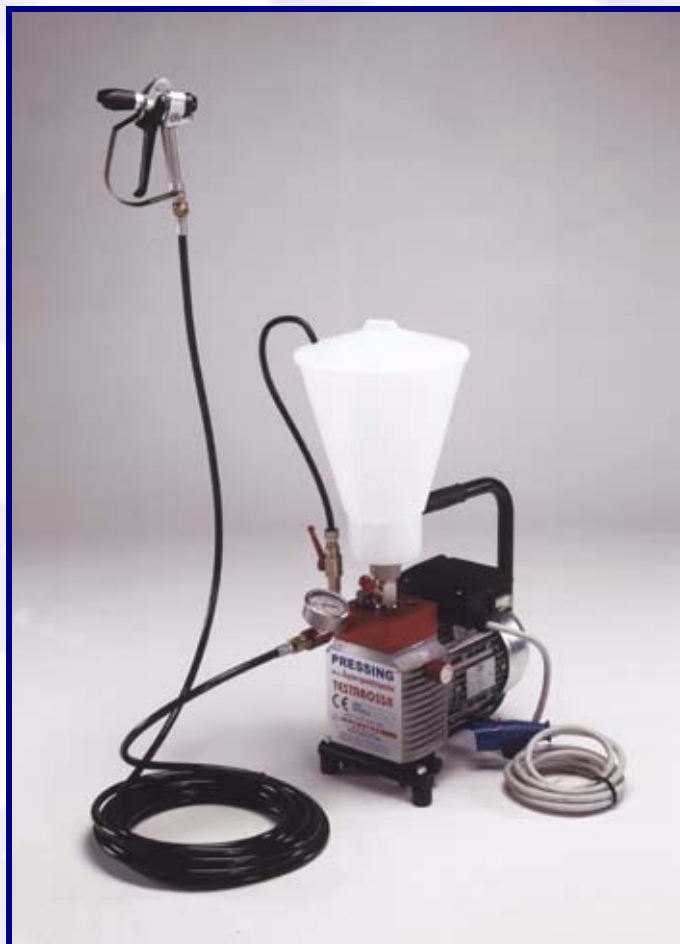

TECNOVER S.n.c.

PRODUCTION: MACHINES AND SPRAY PAINTING EQUIPMENT

TR4000P

TECHNICAL PARTICULARS:

- ELECTRICAL MOTOR ACCORDING TO **CE** REGULATIONS
- POWER: KW 0,75
- SINGLE-PHASE 230 V 50 HZ
- NOISE LEVEL ACCORDING TO **CE** REGULATIONS (61 DB)
- MAX PRESSURE: 220 BAR
- MAX NOZZLE: 0,21"